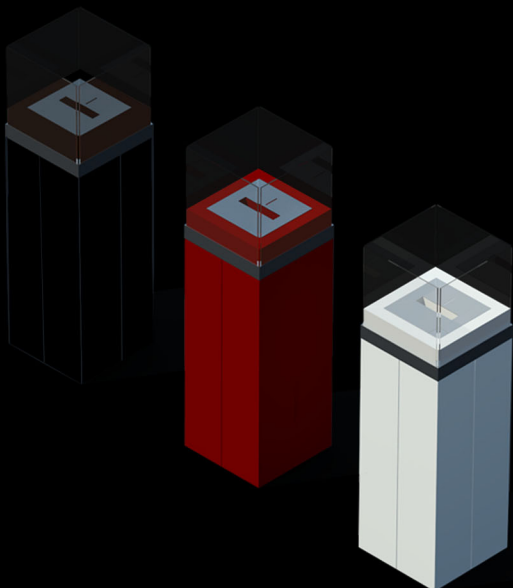

STANDARD COLOURS

Note:
Measures, colours and decorations
(i.e. swarovski inlay) can be
organized in accordance to client
wishes.

WHITE

RED

BLACK

DIAMOND

starambiente

starambiente

Modern and elegant elements identify the bio fireplaces. The high portable BIO TOWER looks fantastic in indoor or outdoor, proposed in different solutions to create a contemporary atmosphere.

The BIO TOWER from **Italian design** is the new item, simple and straightforward to **be installed everywhere!** Great for hotel receptions, prestigious villas. Ideal around gardens and swimming pool areas. Suitable for events, public places as well as restaurants and wellness-spa.

Technical Specifications:

Material: constructed with painted metal for high temperature, stainless steel burner, and the glass surround with temperate glass.

Measures (cms): 139H x 40W x 40D
(we produce tailor-made fires in different colours)

Autonomy: 8,5h/9h

Power: 3,5 Kw

Burning capacity: 3 Lt

Fire Propeller: Bioetanolo PREMIUM advised by starambiente