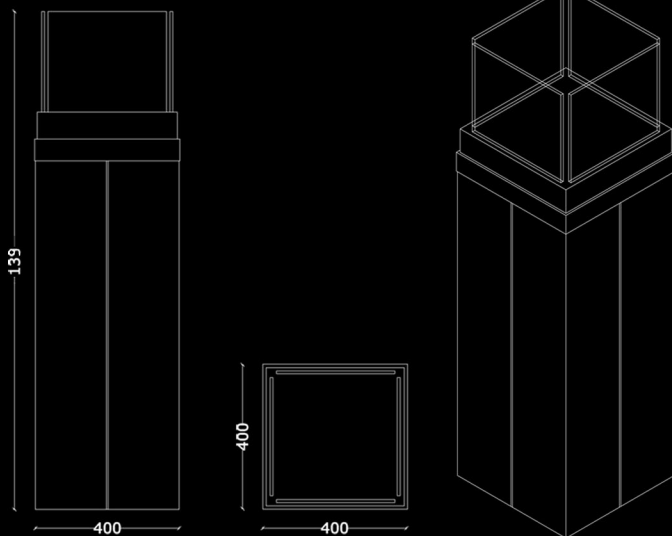

STANDARD COLOURS

Note:
Measures, colours and decorations
(i.e. swarovski inlay) can be
organized in accordance to client
wishes.

WHITE

RED

BLACK

DIAMOND

starambiente

starambiente

Technical Specifications:

Material: constructed with painted metal for high temperature, stainless steel burner, and the glass surround with temperate glass.

Measures (cms): 139H x 40W x 40D
(we produce tailor-made fires in different colours)